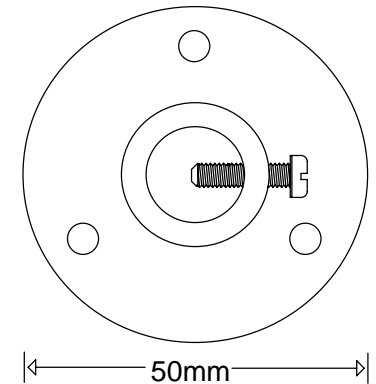

LARGE PLUG  
AND CABLE CLAMP

ADJUSTABLE CHROME  
PLATED FLANGE  
MODEL : TC24CF

- TYPE K THERMOCOUPLE
- TYPE N THERMOCOUPLE
- TYPE J THERMOCOUPLE
- TYPE T THERMOCOUPLE

### THERMOCOUPLE LARGE PLUG AND CABLE CLAMP

**TEMPERATURE CONTROLS PTY LTD** Certificate No: QEC 14412  
AS/NZS 9001:2000

**CONDITIONS**

THIS DRAWING IS OUR EXCLUSIVE PROPERTY AND MUST NOT BE COPIED OR HANDED TO ANY OTHER PARTIES WITH OUT WRITTEN PERMISSION. IT SHALL BE RETURNED UPON REQUEST

TITLE

SIZE : A4	DATE : 05/09/12	<b>DWG NO :SD 6027</b>
SCALE : NTS	DRAWING BY R.B	<b>REV : 00</b>